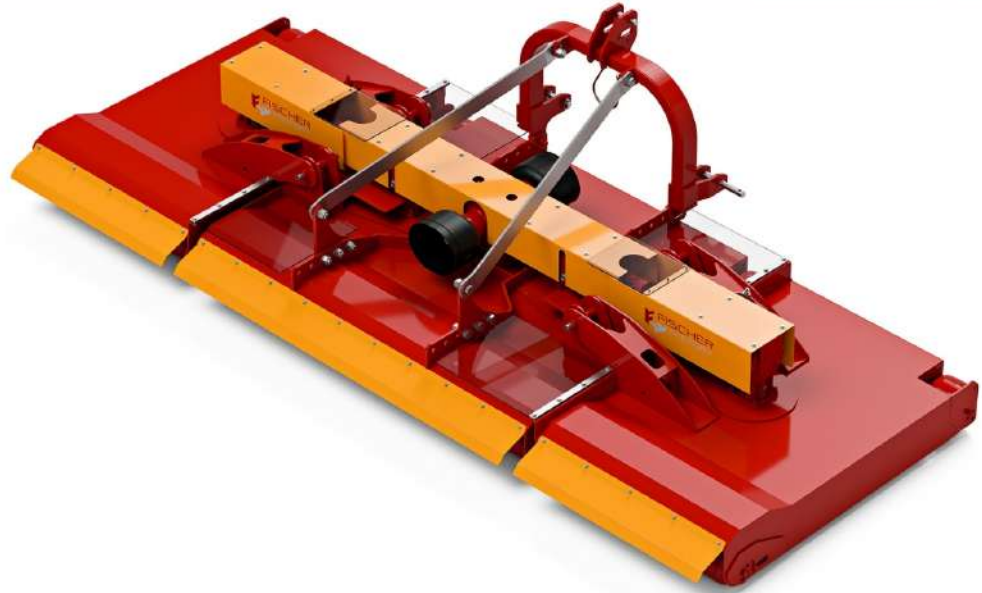

FISCHER

Mower Canguro

With a working width of up to 7.00 m, the Canguro is suitable for any type of operation in fruit and wine-growing, on meadows, in corn and wheat fields, at airports, in municipal areas and parks! The counter-rotating and flexibly-mounted blades do not only cut grass, but also break up maize stalks (of a diameter of up to 5 cm)! The Canguro adjusts to any type of terrain, due to its central unit and its two side units (+15° / -8°). The metal wheels and metal rollers are adjustable in height from 2,5 up to 7,5 cm). This is also due to the side units that can be independently moved up to 90° with its powerful hydraulic cylinders. For maximum security, once in position, the side units are locked by a special safety lock.

Model					
Canguro 350	4	8	50-120	345	1257
Canguro 400	4	8	50-120	395	1369
Canguro 450	4	8	60-120	445	-
Canguro 550	6	12	60-120	545	-
Canguro 650	6	12	60-120	645	-
Canguro 700	6	12	60-120	695	-