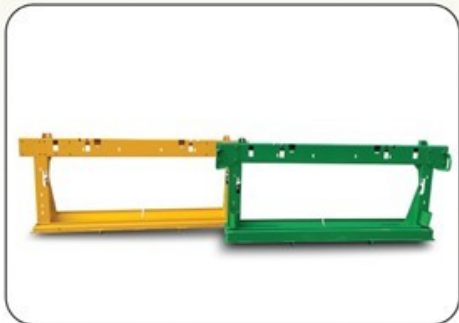

Features & Benefits

The Ombu sunflower header demands the minimum of combine power and diesel. Its mechanism is easily turned by hand.

Large pans prevent any crop loss.

Fits onto any combine harvester

MORE ABOUT THE OMBU SUNFLOWER HEADER:

Agri Afrika's Ombu sunflower header from Argentina is tough, strong and durable, the Sunflower header turns particularly light so that no harvester power or diesel is wasted.

The header can be mounted on any harvester and all its adjustments are made quick and easily.

At a harvester speed of 10km/h, the Ombu glides through the fields without packing. The cleaning flaps on the teeth of the Sunflower header ensures that not a single sunflower is lost.

The Ombu maintenance requires little time and effort. In addition to the normal daily inspection, there are some nipples that need to be greased every 50 hrs.